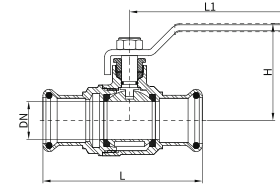

BRASS-BRONZE-STEEL HVAC SUPPLY

NINGBO PRANDELLI I.E.T. CO

BRASS-BRONZE-STEEL HVAC SUPPLY

PRESS FITTINGS SERISE

SIZE	DN	L	H	L1
15x15	12.5	69.5	48.5	96
22x22	19	80	52.5	96
28x28	24.5	90	57.8	112
35x35	30	106.5	67.8	138
42x42	38	121.5	73.8	138
54x54	46	143	84.7	159