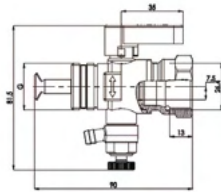

HE-1213

SIZE	G	DN	L	L1	L2	H
1/2"	1/2	φ15	64	9.5	53.5	40.5
3/4"	3/4	φ20	66	11	53.5	40.5

SIZE	G	L
1/2	1/2	39.3

HE-1217

BRASS-BRONZE-STEEL HVAC SUPPLY

NINGBO PRANDELLI I.E.T. CO

BALL VALVE SERIES

/mm						
G	DN	L	H	L1	L2	
3/4"	φ15	90	81.5	13	35	