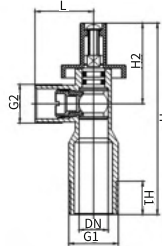

SIZE	G	G1	L	H
1/2X3/8	1/2	3/8	80	23.5
1/2X1/2	1/2	1/2	80	23.5
1/2X3/4	1/2	3/4	80	27

HE-2123

ANGLE VALVE SERIES

SIZE	G	G1	L	H
1/2X3/8	1/2	3/8	79.5	24.2
1/2X1/2	1/2	1/2	79.5	25.8
1/2X3/4	1/2	3/4	79.5	27

HE-2124