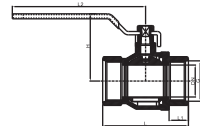

BRASS BALL VALVE SERIES

Preciseness comes into being quality
Quality is derived from details
严谨形成质量 品质源于细节

11000

SIZE	G	DN	L	H	L1	L2	WEIGHT
1/2"	1/2	ø15	59	42	14	87	230
3/4"	3/4	ø20	66	52.5	15.5	111	400
1"	1	ø25	79	57	18.5	111	640
1-1/4"	1-1/4	ø32	94	70.5	22	133	1000
1-1/2"	1-1/2	ø40	103	75.5	22	133	1350
2"	2	ø50	119	89	24	165	1900

110001

SIZE	G	DN	L	H	L1	L2	WEIGHT
1/2"	1/2	ø15	58	41	14	84	205
3/4"	3/4	ø20	64	44.5	15	84	270
1"	1	ø25	77	53.5	17.5	120	485
1-1/4"	1-1/4	ø32	91	66	19.5	145	745
1-1/2"	1-1/2	ø40	100	72	19.5	145	990
2"	2	ø50	121	87	24	175	1610

11002

SIZE	G	DN	L	H	L1	L2	WEIGHT
1/2"	1/2	ø15	57	43.5	13.5	92	205
3/4"	3/4	ø20	67	48	15	92	300
1"	1	ø25	86	57	18	120	540
1-1/4"	1-1/4	ø32	95	65	20	120	850
1-1/2"	1-1/2	ø40	105	80	22	165	1250
2"	2	ø50	126	86	24	165	1850

11003

SIZE	G	DN	L	H	L1	L2	WEIGHT
1/2"	1/2	ø15	60	43	15.5	85	225
3/4"	3/4	ø19	97	46	17	85	325
1"	1	ø24	81	55	20	120	565
1-1/4"	1-1/4	ø32	94	63	22	120	730
1-1/2"	1-1/2	ø38	102	80	23	160	1210
2"	2	ø49	124	86	26	160	2010