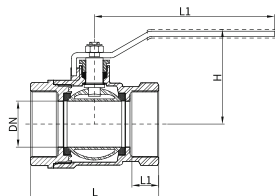

BRASS BALL VALVE SERIES

Preciseness comes into being quality
Quality is derived from details
严谨形成质量 品质源于细节

11000

SIZE	G	DN	L	H	L1	L2	WEIGHT
1/2"	1/2	ø15	59	42	14	87	230
3/4"	3/4	ø20	66	52.5	15.5	111	400
1"	1	ø25	79	57	18.5	111	640
1-1/4"	1-1/4	ø32	94	70.5	22	133	1000
1-1/2"	1-1/2	ø40	103	75.5	22	133	1350
2"	2	ø50	119	89	24	165	1900

HE-1103

SIZE	DN	L	L1	H	L2
1/2	14.5	87	15	48	100
3/4	19	98.5	16	52	100
1	24	112.5	16	55.5	100
1 1/4	31	133	16	86.5	140

HE-1104

HE-1105

SIZE	DN	L	L1	H	L2
3/4	19	67	16	49	100
1	24.5	78	17.5	52	100
1 1/4	31	88	18	66	140

HE-1106

SIZE	DN	L	L1	H	L2
1/2	12.5	52	11.5	47.5	96
3/4	15	57	12.5	50	112
1	20	69	15.5	53	112
1 1/4	25	77	16	64	138
1 1/2	32	89	18	68	138
2	40	102	19	78.5	159
2 1/2	50	125	21.5	93.5	210
3	65	154	28	103.5	210
4	80	173	28.5	117	244