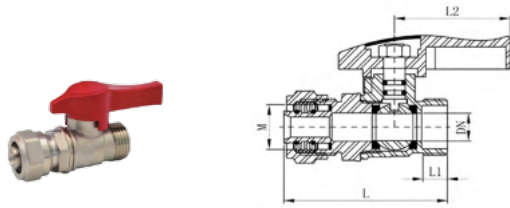

BRASS-BRONZE-STEEL HVAC SUPPLY

NINGBO PRANDELLI I.E.T. CO

BALL VALVE SERIES

SIZE	DN	L	L1	M	L2
1/2	10	63	10	16MM	42.5
3/4	12	69.5	11	20MM	42.5

HE-1210

HE-1211

SIZE	DN	L	M	L2
1/2	7.5	73.5	16MM	42.5
3/4	11	79.5	20MM	42.5