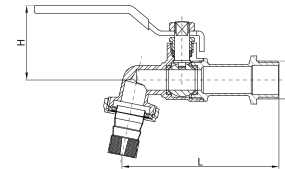

SIZE	G	L	H
1/2	1/2	86	38
3/4	3/4	95	39

HE-4007

BRASS-BRONZE-STEEL HVAC SUPPLY

BIB COCK SERIES

SIZE	G	L	H
1/2	1/2	80	42
3/4	3/4	95	43

HE-4008

SIZE	G	L	H
1/2	1/2	80	46
3/4	3/4	87	47

HE-4009