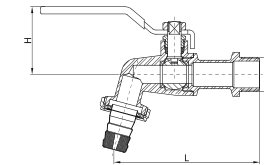

SIZE	G	L	H
1/2	1/2	89	42
3/4	3/4	96	45
1	1	110	59

HE-4001