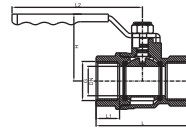

BRASS BALL VALVE SERIES

Preciseness comes into being quality
Quality is derived from details
严谨形成质量 品质源于细节

11000

SIZE	G	DN	L	H	L1	L2	WEIGHT
1/2"	1/2	ø15	59	42	14	87	230
3/4"	3/4	ø20	66	52.5	15.5	111	400
1"	1	ø25	79	57	18.5	111	640
1-1/4"	1-1/4	ø32	94	70.5	22	133	1000
1-1/2"	1-1/2	ø40	103	75.5	22	133	1350
2"	2	ø50	119	89	24	165	1900

110001

SIZE	G	DN	L	H	L1	L2	WEIGHT
1/2"	1/2	ø15	58	41	14	84	205
3/4"	3/4	ø20	64	44.5	15	84	270
1"	1	ø25	77	53.5	17.5	120	485
1-1/4"	1-1/4	ø32	91	66	19.5	145	745
1-1/2"	1-1/2	ø40	100	72	19.5	145	990
2"	2	ø50	121	87	24	175	1610

11002

SIZE	G	DN	L	H	L1	L2	WEIGHT
1/2"	1/2	ø15	57	43.5	13.5	92	205
3/4"	3/4	ø20	67	48	15	92	300
1"	1	ø25	86	57	18	120	540
1-1/4"	1-1/4	ø32	95	65	20	120	850
1-1/2"	1-1/2	ø40	105	80	22	165	1250
2"	2	ø50	126	86	24	165	1850