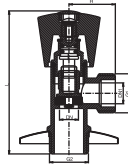

31004

SIZE	G1	G2	DN	DN1	L	H	WEIGHT
1/2**1/2"	1/2	1/2	Φ10	Φ11	75.5	24.5	158

31008

SIZE	G1	G2	DN	DN1	L	H	WEIGHT
3/8**1/2"	1/2	3/8	Φ6.5	Φ4.5	76.5	24	95
1/2**1/2"	1/2	1/2	Φ6.5	Φ4.5	76.5	24.5	85
1/2**3/4"	1/2	3/4	Φ6.5	Φ4.5	76.5	27.5	90

31005

SIZE	G1	G2	DN	DN1	L	H	WEIGHT
1/2**3/8"	1/2	3/8	Φ10	Φ10	82.5	24	120
1/2**1/2"	1/2	1/2	Φ10	Φ10.5	82.5	24	125
1/2**3/4"	1/2	3/4	Φ10	Φ10.5	82.5	24	145

31009

SIZE	G1	G2	DN	DN1	L	H	WEIGHT
1/2**3/8"	1/2	3/8	Φ10	Φ10	78	26.5	110
1/2**1/2"	1/2	1/2	Φ10	Φ10	78	26.5	113

31006

SIZE	G1	G2	DN	DN1	L	H	WEIGHT
1/2**1/2"	1/2	1/2	Φ8	Φ9	46.5	83.5	110

31010

SIZE	G1	G2	DN	DN1	L	H	WEIGHT
1/2**3/8"	22x1	16x1.5	Φ7.5	Φ5	51	58.5	155

31007

SIZE	G1	G2	DN	DN1	L	H	WEIGHT
3/8**1/2"	1/2	3/8	Φ8	Φ8	79.5	23	95
1/2**1/2"	1/2	1/2	Φ8	Φ8	79.5	23	100
1/2**3/4"	1/2	3/4	Φ8	Φ8	79.5	25	105

31011

SIZE	G1	G2	DN	DN1	L	H	WEIGHT
1/2**3/4"	1/2	3/4	Φ9	Φ9.5	86.5	41	148