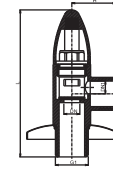

ANGLE VALVE SERIES

Preciseness comes into being quality
Quality is derived from details
严谨形成质量 品质源于细节

31000

SIZE	G1	G2	DN	DN1	L	H	WEIGHT
1/2"1/2"	1/2	1/2	Φ10	Φ8	93.5	27.5	165

31001

SIZE	G1	G2	DN	DN1	L	H	WEIGHT
3/8"1/2"	1/2	3/8	Φ10	Φ8	79.5	27.5	160
1/2"1/2"	1/2	1/2	Φ10	Φ8	79.5	27.5	165
3/4"1/2"	1/2	3/4	Φ10	Φ8	79.5	27.5	170

31002

SIZE	G1	G2	DN	DN1	L	H	WEIGHT
1/2"1/2"	1/2	1/2	Φ6.5	Φ8	93	23.5	175

31003

SIZE	G1	G2	DN	DN1	L	H	WEIGHT
1/2"1/2"	1/2	1/2	Φ10	Φ8.5	80	24	175

BRASS-BRONZE-STEEL HVAC SUPPLY

NINGBO PRANDELLI I.E.T. CO