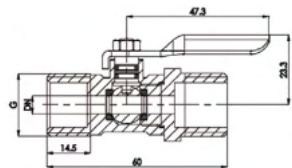

/mm					
G	DN	L	H	L1	L2
1/2"	Φ6	60	24	15	48

BRASS-BRONZE-STEEL HVAC SUPPLY