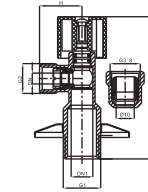

SIZE	G1	G2	DN	DN1	L	H	WEIGHT
1/2**1/2"	1/2	1/2	Φ10	Φ11	75.5	24.5	158

31008