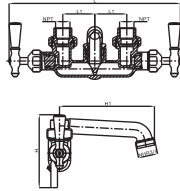

23000

SIZE	NPT	L	L1	H	H1	WEIGHT
1/2"	1/2	240	44.5	102	133	1220

23001

SIZE	NPT	L	L1	H	H1	WEIGHT
1/2"	1/2	240	44.5	102	133	1220

23002

SIZE	NPT	D	L	L1	H	WEIGHT
1/2"	1/2	Φ63	120	13	34	400
3/4"	3/4	Φ63	122	15	35	405

23003

SIZE	D	D1	L	H	WEIGHT
Ø15.95	Φ15.95	Φ63	110	32	380

23004

SIZE	NPT	DN	D	L	L1	H	WEIGHT
1/2"	1/2	Φ10.5	Φ55	112	13.5	32	300
3/4"	3/4	Φ10.5	Φ55	112	14	32	305

23005

SIZE	G	D	L	L1	H	WEIGHT
1/2"	1/2	Φ63	320	16	50	700

23006

SIZE	G	D	L	L1	H	WEIGHT
1/2"	1/2	Φ63	320	16	50	720

BRASS-BRONZE-STEEL HVAC SUPPLY

NINGBO PRANDELLI I.E.T. CO