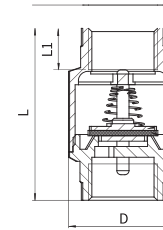

CHECK. AIR VENT VALVE SERIES