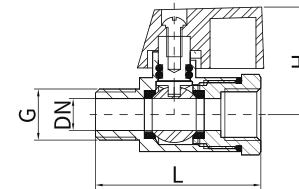

BRASS-BRONZE-STEEL HVAC SUPPLY

BALL VALVE SERIES

SIZE	G	DN	L	H	/mm
1/4	1/4	8	42.2	29	
3/8	3/8	8	43.7	29	

HE-1311

SIZE	G	DN	L	H	/mm
1/4	1/4	8	42.2	25.5	

HE-1312

HE-1313

SIZE	G	DN	L	H	/mm
1/4	1/4	8	42.2	25.5	
3/8	3/8	8	43.7	25.5	