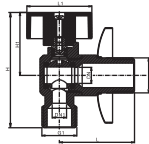

SIZE	G1	G2	DN	DN1	L	H	H1	WEIGHT
3/8"1/2"	3/8	1/2	Φ8	Φ8	77.5	69.5	34	162
1/2"1/2"	1/2	1/2	Φ8	Φ8	77.5	69.5	34	165
1/2"3/4"	3/4	1/2	Φ8	Φ8	77.5	61	34	175

31014