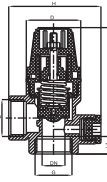

SIZE	G	DN	D	L	L1	H	WEIGHT
1/2"	1/2	φ13	φ31.5	64	10	25.5	123
3/4"	3/4	φ13	φ31.5	73	12	27.5	160

41002