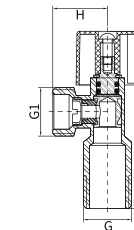

HE-2011

ANGLE VALVE SERIES

SIZE	G	L	H
1/2	1/2	82	27.5

HE-2120

SIZE	G	G1	H	H1	L1	L
1/2"X1/2"	1/2	1/2	94	54	φ24	28

HE-2121

SIZE	G	L	H
1/2	1/2	75.5	28

HE-2122