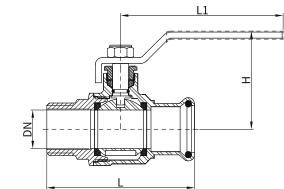

SIZE	DN	L	H	L1
15xR1/2	12.5	63.7	48.5	96
22xR3/4	19	73	52.5	96
28xR1	24.5	82.7	57.8	112
35xR1 1/4	30	99	67.8	138
42xR1 1/2	38	111.5	73.8	138
54xR2	46	131.5	84.7	159

SIZE	DN	L	H	L1