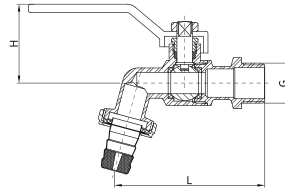

SIZE	G	L	H
1/2	1/2	86	38
3/4	3/4	95	39

HE-4007

BRASS-BRONZE-STEEL HVAC SUPPLY

BIB COCK SERIES

SIZE	G	L	H
1/2	1/2	80	42
3/4	3/4	95	43

HE-4008

SIZE	G	L	H
1/2	1/2	80	46
3/4	3/4	87	47

HE-4009