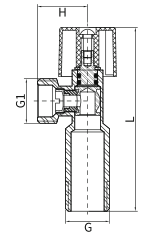

SIZE	G	G1	L	H
1/2X3/8	1/2	3/8	80	23.5
1/2X1/2	1/2	1/2	80	23.5
1/2X3/4	1/2	3/4	80	27

HE-2126

SIZE	G	G1	L	H
1/2X3/8	1/2	3/8	94.5	22.5
1/2X1/2	1/2	1/2	94.5	23.5
1/2X3/4	1/2	3/4	94.5	27.5