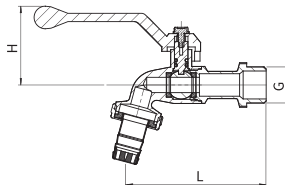

SIZE	G	L	H
1/2	1/2	86	38
3/4	3/4	95	39

HE-4007

BRASS-BRONZE-STEEL HVAC SUPPLY

BIB COCK SERIES

SIZE	G	L	H
1/2	1/2	80	42
3/4	3/4	95	43

HE-4008

SIZE	G	L	H
1/2	1/2	80	46
3/4	3/4	87	47

HE-4009