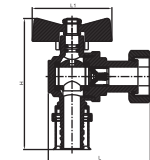

SIZE	G	DN	L	H	L1	L2	WEIGHT
13.0	1/4	Φ6.5	35.5	23.5	9.5	38.5	50

11300

SIZE	G	DN	L	H	L1	WEIGHT
3/4"15	3/4	Φ15	64	68.5	52.5	260

11221