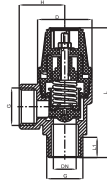

41000

SIZE	G	DN	D	L	L1	H	WEIGHT
1/2"	1/2	φ13	φ31.5	71	10.5	25.5	130
3/4"	3/4	φ13	φ31.5	74	12.5	27.5	155

41001

SIZE	G	DN	D	L	L1	H	WEIGHT
1/2"	1/2	φ13	φ31.5	64	10	25.5	123
3/4"	3/4	φ13	φ31.5	73	12	27.5	160

41002

SIZE	G	DN	D	L	L1	H	WEIGHT
1/2"	1/2	φ13	φ31.5	71	10.5	55	150
3/4"	3/4	φ13	φ31.5	73	12	57	175

41003

SIZE	G	DN	D	L	L1	H	WEIGHT
1/2"	1/2	φ13	φ31	205	16	30	200

41004

SIZE	G	DN	L	L1	H	H1	WEIGHT
1"	1	φ10	123	15.5	111	62	400

41005

SIZE	G	DN	L	L1	H	H1	WEIGHT
1"	1	φ10	123	15.5	111	52	415

41006

SIZE	G	DN	L	H	H1	H2	WEIGHT
1"	1	φ24.5	147	142	16.5	60	950

41007

SIZE	G	L	L1	H	WEIGHT
1"	1	157	18	130	850

BRASS-BRONZE-STEEL HVAC SUPPLY

NINGBO PRANDELLI I.E.T. CO