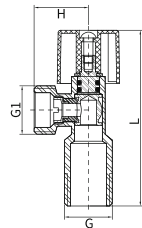

SIZE	G1	G2	DN	L	H	H1	H2
1/2"X3/8"	1/2	3/8	φ12	24	76.5	14	33.5
1/2"X1/2"	1/2	1/2	φ12	25	76.5	14	33.5