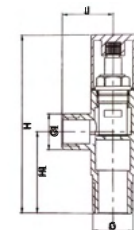

HE-2011

ANGLE VALVE SERIES

SIZE	G	L	H
1/2	1/2	82	27.5

HE-2120

SIZE	G	G1	H	H1	L1	L
1/2"X1/2"	1/2	1/2	94	54	φ24	28

HE-2121

SIZE	G	L	H
1/2	1/2	75.5	28

HE-2122