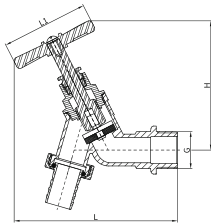

SIZE	G	L	H	L1	L2
1/2"	1/2	76	63.5	10.5	50
3/4"	3/4	87	102	15	57
1"	1	103	127.6	15	57