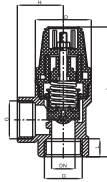

SIZE	G	DN	D	L	L1	H	WEIGHT
1/2"	1/2	φ13	φ31.5	71	10.5	25.5	130
3/4"	3/4	φ13	φ31.5	74	12.5	27.5	155

41001