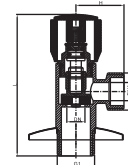

SIZE	G1	G2	DN	DN1	L	H	WEIGHT
1/2**3/8"	1/2	3/8	Φ10	Φ10	82.5	24	120
1/2**1/2"	1/2	1/2	Φ10	Φ10.5	82.5	24	125
1/2**3/4"	1/2	3/4	Φ10	Φ10.5	82.5	24	145

31009