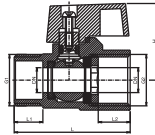

12002

SIZE	G1	G2	DN	L	H	L1	L2	WEIGHT
1/4"	1/4	1/4	Φ8	40	29	9	9	71
3/8"	3/8	3/8	Φ8	40	29	9	9	62
1/2"	1/2	1/2	Φ10	46.5	30.5	11.5	12.5	95

12003

SIZE	G1	G2	DN	L	H	L1	L2	WEIGHT
1/4"	1/4	1/4	Φ8	42	29	9	9	83
3/8"	3/8	3/8	Φ8	42	29	9	9	65
1/2"	1/2	1/2	Φ10	45	30.5	11.5	12.5	115

12004

SIZE	G1	G2	DN	L	H	L1	L2	WEIGHT
1/2"	1/2	1/2	Φ10	48	29	14.5	14.5	110

12005

SIZE	G1	G2	DN	L	H	L1	L2	WEIGHT
1/2"	1/2	1/2	Φ9	43	29.5	12	10.5	88

13000

SIZE	DN	D	L	WEIGHT
15(light)	Φ8	Φ15	49.5	70
15(normal)	Φ8	Φ15	51	76
15(heavy)	Φ8	Φ15	51.5	80
22(light)	Φ12	Φ22	65.5	155
22(heavy)	Φ12	Φ22	68.5	170

13001

SIZE	DN	D	L	WEIGHT
15	Φ10	Φ15	58.5	115

13002

SIZE	DN	D	L	WEIGHT
15	Φ14.5	Φ15	65	150
22	Φ19	Φ22	75.5	275

13003

SIZE	DN	D	L	WEIGHT
15	Φ8	Φ15	52.5	95

BRASS-BRONZE-STEEL HVAC SUPPLY

NINGBO PRANDELLI I.E.T. CO