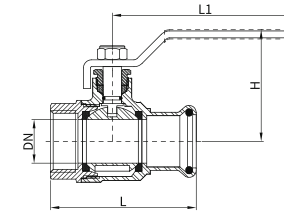

SIZE	DN	L	H	L1
15xRp1/2	12.5	56.5	48.5	96
22xRp3/4	19	65	52.5	96
28xRp1	24.5	74.7	57.8	112
35xRp1 1/4	30	86.5	67.8	138
42xRp1 1/2	38	103.5	73.8	138
54xRp2	46	122.7	84.7	159

HE-7001