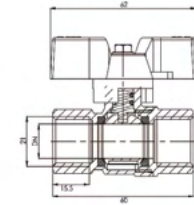

/mm						
G	DN	L	H	L1	L2	
1/2"	φ14.5	60	44	15.5	62	

HE-1222