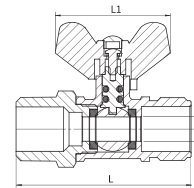

HE-1228

/mm					
G	DN	L	H	L1	L2
1/2"	Φ6	60	24	15	48

HE-1229

BRASS-BRONZE-STEEL HVAC SUPPLY

BALL VALVE SERIES

/mm			
SIZE	DN	L	L1
1/2	8	53.5	37.5

HE-1230

/mm			
SIZE	DN	L	L1
1/2	8	57	37.5