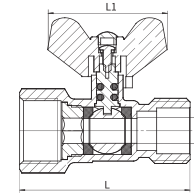

HE-1228

/mm					
G	DN	L	H	L1	L2
1/2"	Φ6	60	24	15	48

HE-1229

BRASS-BRONZE-STEEL HVAC SUPPLY

BALL VALVE SERIES

/mm			
SIZE	DN	L	L1
1/2	8	53.5	37.5

HE-1230

/mm			
SIZE	DN	L	L1
1/2	8	57	37.5