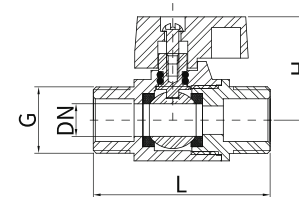

BRASS-BRONZE-STEEL HVAC SUPPLY

BALL VALVE SERIES

SIZE	G	DN	L	H	/mm
1/4	1/4	8	42.2	29	
3/8	3/8	8	43.7	29	

HE-1311

SIZE	G	DN	L	H	/mm
1/4	1/4	8	42.2	25.5	

HE-1312

HE-1313

SIZE	G	DN	L	H	/mm
1/4	1/4	8	42.2	25.5	
3/8	3/8	8	43.7	25.5	