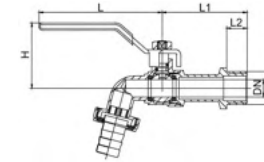

HE-3018

HE-3019

SIZE	G	L	H	L1
1/2	1/2	105	100	55
3/4	3/4	123	111.5	55

BRASS-BRONZE-STEEL HVAC SUPPLY

BIB COCK SERIES

ACS

SIZE	G	DN	L	L1	L2	H
1/2"	1/2	φ11	79	54.5	11.5	41.5
3/4"	3/4	φ12	87.5	58.5	12	41.5
1"	1	φ14.5	125	66.5	14.5	51.8