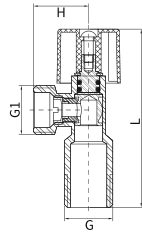

ANGLE VALVE SERIES