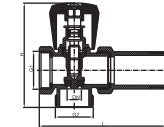

NINGBO PRANDELLI I.E.T. CO

31020

SIZE	G	G1	L	L1	L2	H	WEIGHT
1/2"	1/2	3/4	60.5	20	51	24.5	220

31024

SIZE	G1	G2	G3	DN	L	H	WEIGHT
3/4" 3/4" 3/4"	3/4	3/4	3/4	Φ19	89	47	230

31021

SIZE	G	L	L1	H	WEIGHT
3/4"	3/4	68	10	28	185